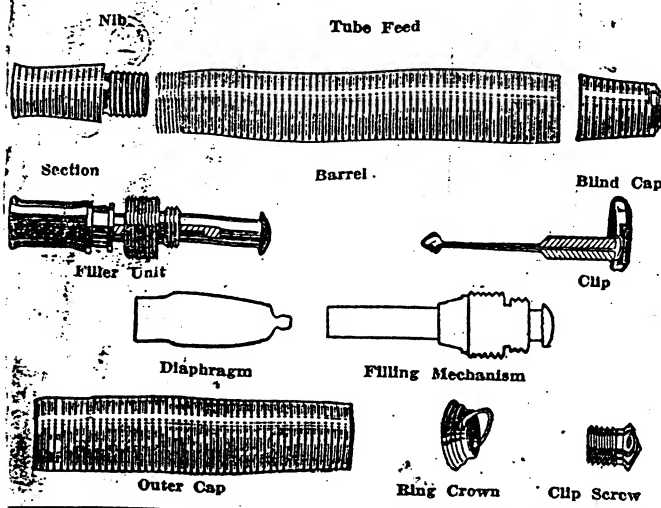

B	HB	F	H
---	----	---	---

Colors: Red, Blue

Parker Erasers — List price: 10¢ per package

Eraser Name:		Eraser used for:
Long "51"		Parker "51" pencil
Short "51"		Parker "51", Vacumatic, Writefine New Duofold and Zephyr pencil
Non-Stop		Vacumatic Non-stop push pencil
Propel		\$1.00 Utility pencil
Cartridge		Lead cartridge
75¢ Writefine		75¢ Writefine pencil
Sr. Streamline		Duofold Sr. Streamlined pencil
Jr. Streamline		Duofold Jr. Streamlined pencil
Lady Streamline		Duofold Lady Streamlined pencil
Sr. Gold Cap		Duofold Sr. Gold Cap pencil
Jr. Gold Cap		Duofold Jr. Gold Cap pencil
Lady Gold Cap		Duofold Lady Gold Cap pencil

PARKER REPAIR PARTS PRICE LIST

PENS

Soldered link chains \$2.95 net. Laminated caps 100 each
VACUMATIC PEN PARTS - on pen set

List Price of Pen Parts	Oversize \$10.00 Vacumatic	Standard Slender \$7.50 Vacumatic	Junior Juniorette \$5.00 Vacumatic
Nib	4.50	3.50	2.00
Tube Feed	.30	.30	.30
Section	.30	.30	.20
Barrel	1.80	1.20	.80
Filler Unit Complete	.90	.90	.90
Filling Mechanism	.80	.80	.80
Diaphragm	.10	.10	.10
Blind Cap Complete	.50	.40	.20
Blind Cap Section	.30	.20	.10
Blind Cap Band	.20	.10	.10
Blind Cap Screw	.10	.10	.10
Outer Cap	1.70	1.10	.70
Clip Screw	.15	.15	.15
Clip	.60	.60	.60
Ring Crown	.60	.60	.60
	2.35	1.75	1.35